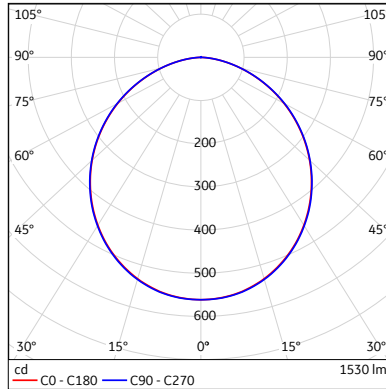

## Dimensions

Type	Size	Outer Diameter (mm)	Height (mm)	Cut-out hole (mm)	Weight (g) (with driver)	Weight (g) without driver
Static	6"/148 mm	180+/-2	36	150+/-2	310	240
Static	8"/200 mm	240+/-2	36	200+/-2	520	430
DALI	6"/148 mm	180+/-2	43	150+/-2	440	240
DALI	8"/200 mm	240+/-2	43	200+/-2	630	430

## Photometric data

6 inch - 12W

8 inch - 18W

8 inch - 22W

DALI - 12W

DALI - 22W

Photometry is based on LM79

Product ID	Housing color	Size (Diameter)	System Wattage (W)	CCT	Voltage Range (V)	Controller	Driver location	Emergency option
DST: Downlight, Slim Series	W: white	6: 6"	12: 12W	30: 3000K	7: 220-240V	S: Static D: DALI	R: remote driver	ST: Standard version
		8: 8"	18: 18W	40: 4000K				
			22: 22W	65: 6500K				