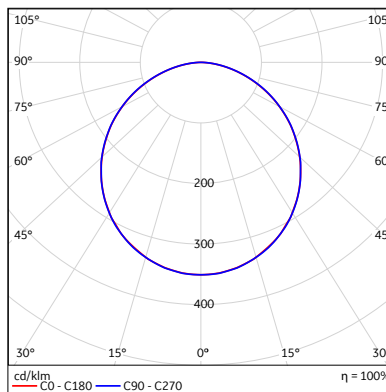

## Photometric data

6 inch - 12W

8 inch - 18W

8 inch - 22W

DALI - 12W

DALI - 22W

Photometry is based on LM79

Product ID	Housing color	Size (Diameter)	System Wattage (W)	CCT	Voltage Range (V)	Controller	Driver location	Emergency option
DST: Downlight, Slim Series	W: white	6: 6"	12: 12W	30: 3000K	7: 220-240V	S: Static D: DALI	R: remote driver	ST: Standard version
		8: 8"	18: 18W	40: 4000K				
			22: 22W	65: 6500K				