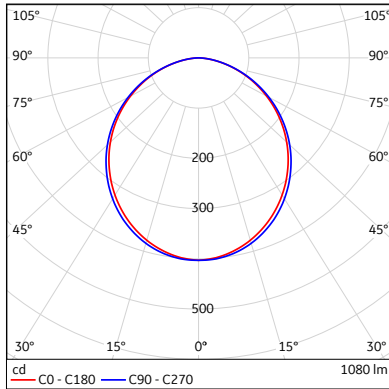

Regulatory and standards

Regulatory mark: CE

Regulations: 2014/35/EU, 2014/30/EU, 2011/65/EU, (framework 2009/125/EC) EU/1194/2012 amended by EU 2015/1428, (framework 2010/30/EC) 874/2012 and 518/2014*, 2012/19/EU*

Harmonized standards: EN 60598, EN 62493, EN 61547, EN55015, EN 61000, look for CE Declaration of Conformity and Technical File for details

*not on DOC

Photometric data

6 inch - 12W