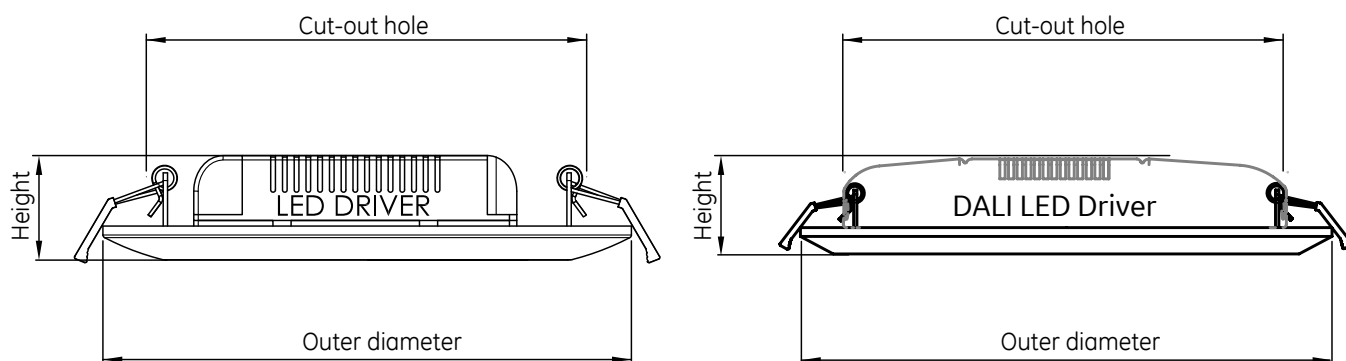

Dimensions

Type	Size	Outer Diameter (mm)	Height (mm)	Cut-out hole (mm)	Weight (g) (with driver)	Weight (g) without driver
Static	6"/148 mm	180+/-2	36	150+/-2	310	240
Static	8"/200 mm	240+/-2	36	200+/-2	520	430
DALI	6"/148 mm	180+/-2	43	150+/-2	440	240
DALI	8"/200 mm	240+/-2	43	200+/-2	630	430