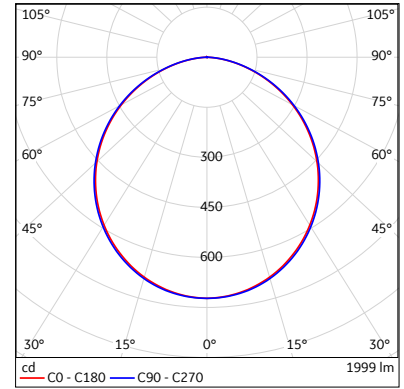

## Photometric data

6 inch - 12W

8 inch - 18W

8 inch - 22W

DALI - 12W

DALI - 22W

Photometry is based on LM79

Product ID	Housing color	Size (Diameter)	System Wattage (W)	CCT	Voltage Range (V)	Controller	Driver location	Emergency option
DST: Downlight, Slim Series	W: white	6: 6"	12: 12W	30: 3000K	7: 220-240V	S: Static D: DALI	R: remote driver	ST: Standard version
		8: 8"	18: 18W	40: 4000K				
			22: 22W	65: 6500K				