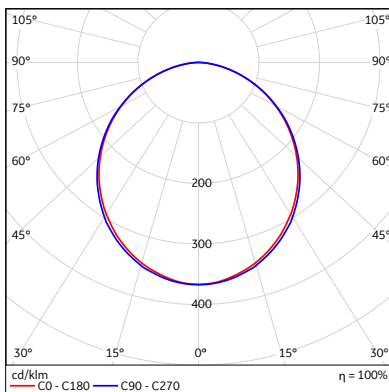

## Photometric data

6 inch - 12W

8 inch - 18W

8 inch - 22W

DALI - 12W

DALI - 22W

Photometry is based on LM79

Product ID	Housing color	Size (Diameter)	System Wattage (W)	CCT	Voltage Range (V)	Controller	Driver location	Emergency option
DST: Downlight, Slim Series	W: white	6: 6"	12: 12W	30: 3000K	7: 220-240V	S: Static D: DALI	R: remote driver	ST: Standard version
		8: 8"	18: 18W	40: 4000K				
			22: 22W	65: 6500K				